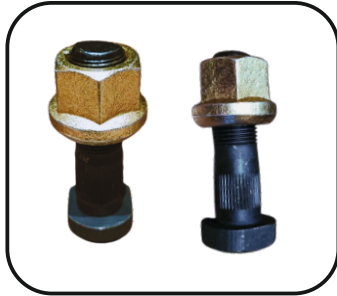

## AUTO SPARE PARTS LLC.

Importers and exporters of heavy equipment and machinery spare parts

مستوردون ومصدرون لقطع غيار المعدات الثقيلة والآلات

Heavy Machinery Parts Catalogue

HUB WHEEL BOLT

TEETH CUTTER BOLT

LOCK BOLT

TOOTH LOCK PIN

TRACK SHOE BOLTS (ALL SIZES)

HYDRA CLAMP BOLT

PIVOT PIN

JCB STEEL BUSHES

JCB STEEL BUSHES

SLEEVE

BRONZE BUSH

CENTER PIN  
SLEEVE O/M

BUCKET SLEEVE

BOOM DIPPER  
JOINT SLEEVE

ADJUSTER NUT

BUCKET KIT

KPC PIN BUSH KIT O/M

FRONT AXLE PIN BUSH KIT N/M