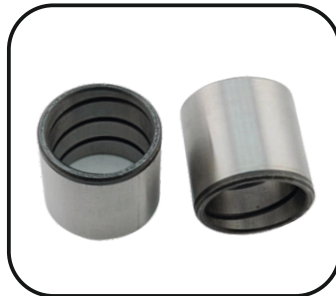

LOCK BOLT

TOOTH LOCK PIN

TRACK SHOE BOLTS (ALL SIZES)

HYDRA CLAMP BOLT

PIVOT PIN

JCB STEEL BUSHES

JCB STEEL BUSHES

SLEEVE

BRONZE BUSH

CENTER PIN  
SLEEVE O/M

BUCKET SLEEVE

BOOM DIPPER  
JOINT SLEEVE

ADJUSTER NUT

BUCKET KIT

KPC PIN BUSH KIT O/M

FRONT AXLE PIN BUSH KIT N/M