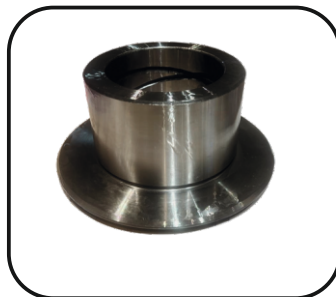

LOCK BOLT

TOOTH LOCK PIN

TRACK SHOE BOLTS (ALL SIZES)

HYDRA CLAMP BOLT

PIVOT PIN

JCB STEEL BUSHES

JCB STEEL BUSHES

SLEEVE

BRONZE BUSH

CENTER PIN  
SLEEVE O/M

BUCKET SLEEVE

BOOM DIPPER  
JOINT SLEEVE

ADJUSTER NUT

BUCKET KIT

KPC PIN BUSH KIT O/M

FRONT AXLE PIN BUSH KIT N/M